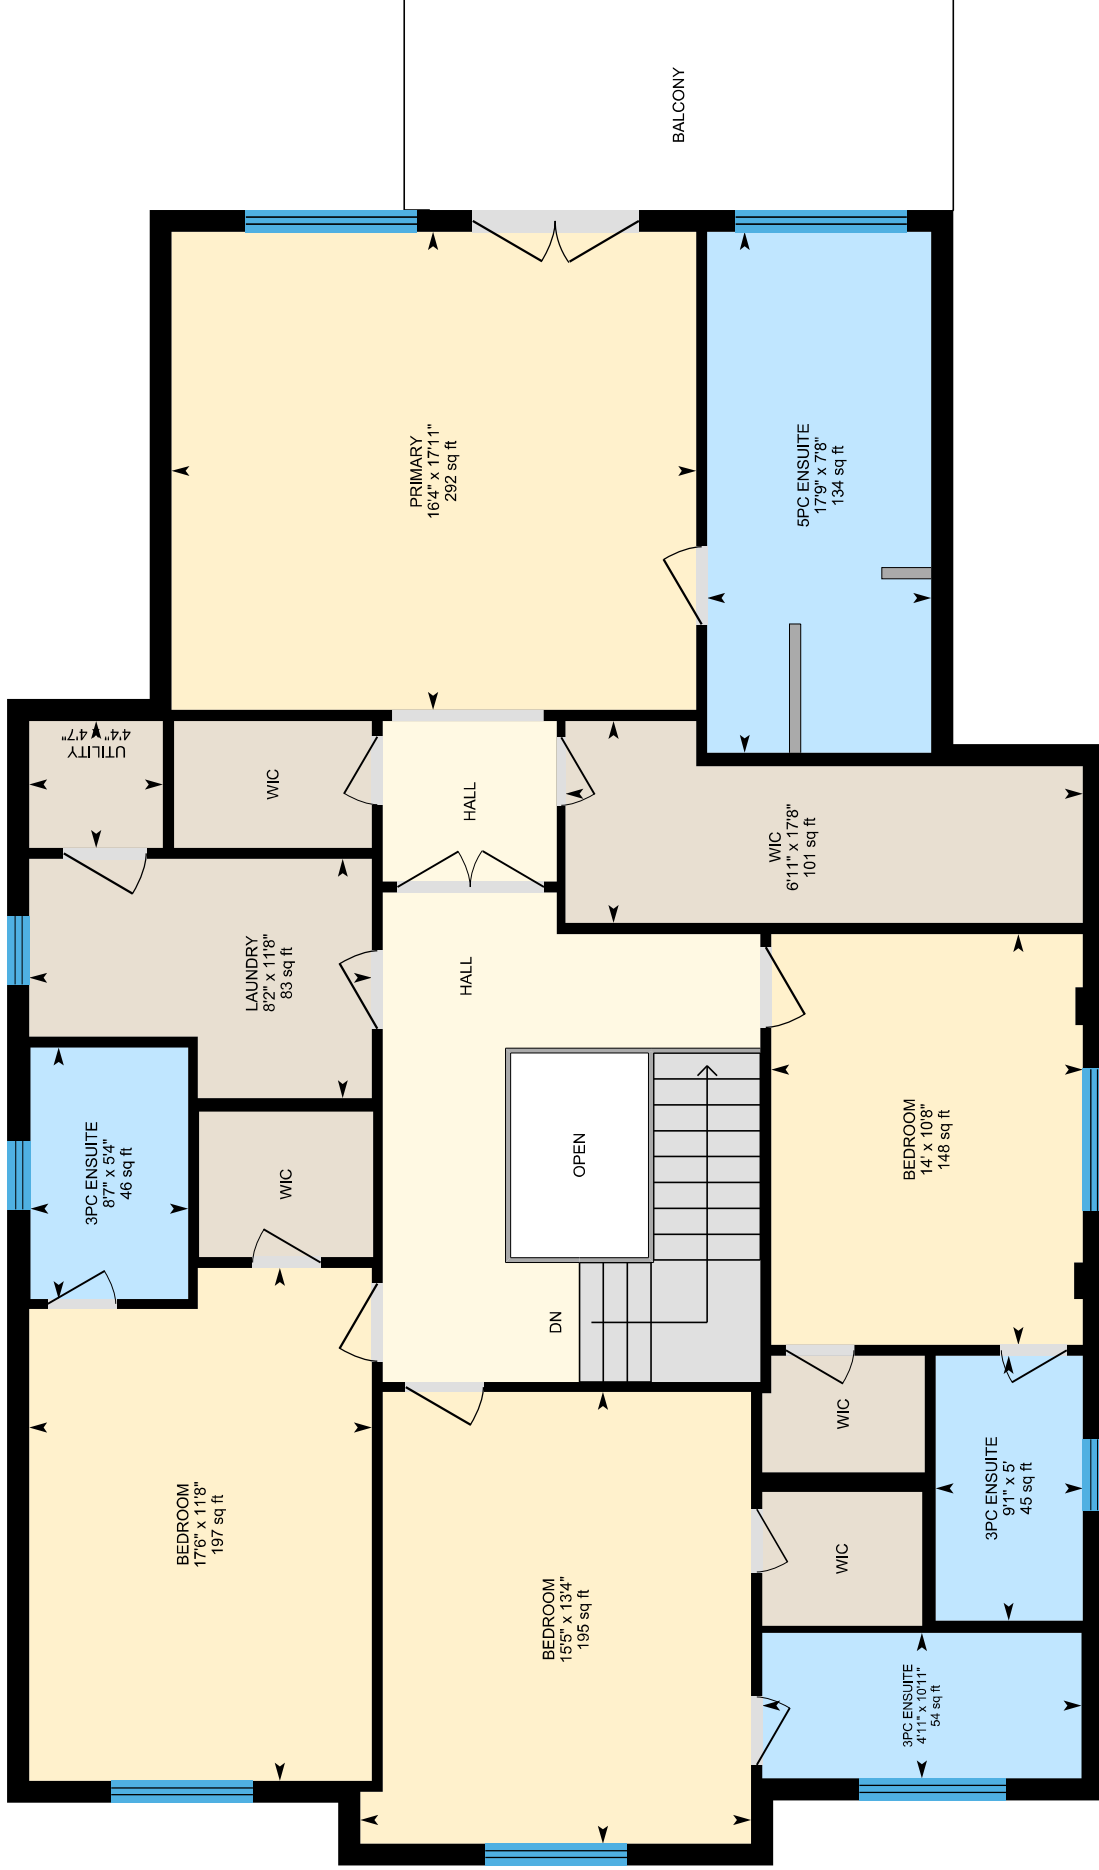

140 Temperance St, Aurora, ON

Main Floor
Exterior Area 1443.54 sq ft
Interior Area 1316.16 sq ft
Excluded Area 10.73 sq ft

PREPARED: 2024/10/16

140 Temperance St, Aurora, ON

2nd Floor Exterior Area 1856.84 sq ft
Interior Area 1718.00 sq ft
Excluded Area 32.86 sq ft

PREPARED: 2024/10/16

White regions are excluded from total floor area in iGUIDE floor plans. All room dimensions and floor areas must be considered approximate and are subject to independent verification.

140 Temperance St, Aurora, ON

Basement (Below Grade) Exterior Area 1493.84 sq ft
Interior Area 1359.70 sq ft

PREPARED: 2024/10/16

White regions are excluded from total floor area in iGUIDE floor plans. All room dimensions and floor areas must be considered approximate and are subject to independent verification.