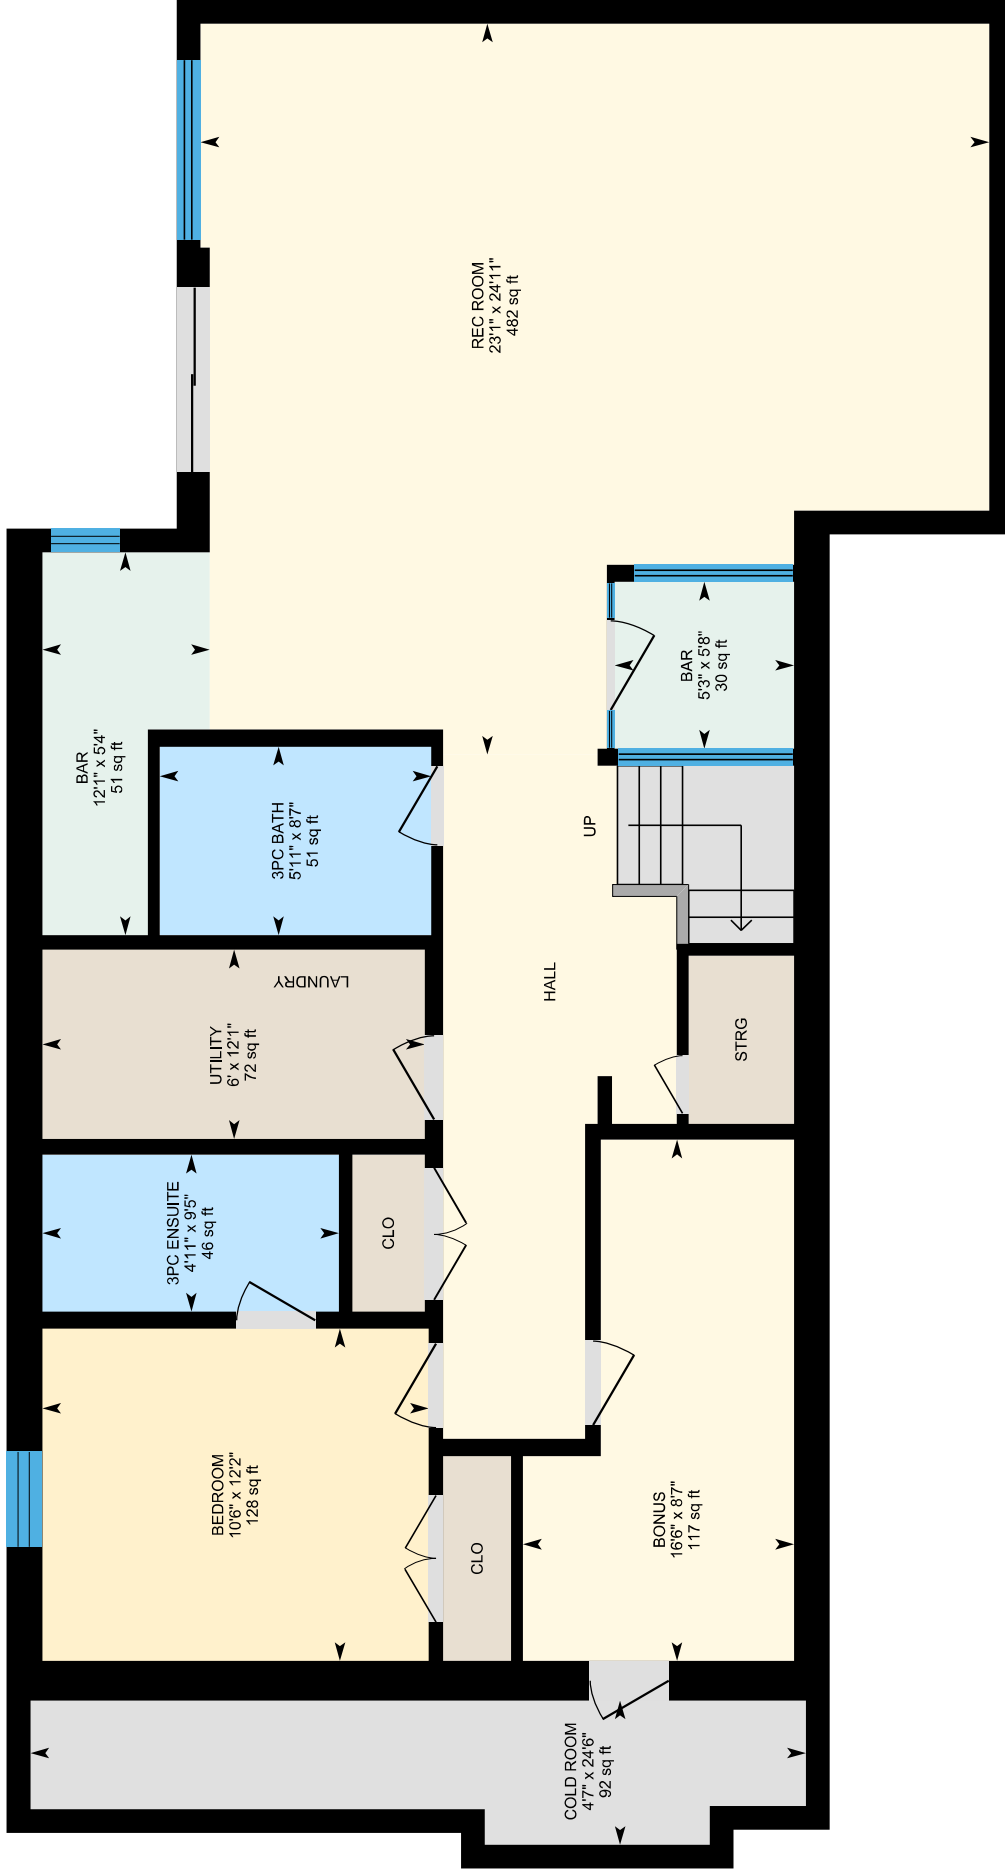

140 Temperance St, Aurora, ON

Main Floor
Exterior Area 1443.54 sq ft
Interior Area 1316.16 sq ft
Excluded Area 10.73 sq ft

PREPARED: 2024/10/16

140 Temperance St, Aurora, ON

2nd Floor Exterior Area 1856.84 sq ft
Interior Area 1718.00 sq ft
Excluded Area 32.86 sq ft

PREPARED: 2024/10/16

White regions are excluded from total floor area in iGUIDE floor plans. All room dimensions and floor areas must be considered approximate and are subject to independent verification.

140 Temperance St, Aurora, ON

Basement (Below Grade) Exterior Area 1493.84 sq ft
Interior Area 1359.70 sq ft

PREPARED: 2024/10/16

White regions are excluded from total floor area in iGUIDE floor plans. All room dimensions and floor areas must be considered approximate and are subject to independent verification.